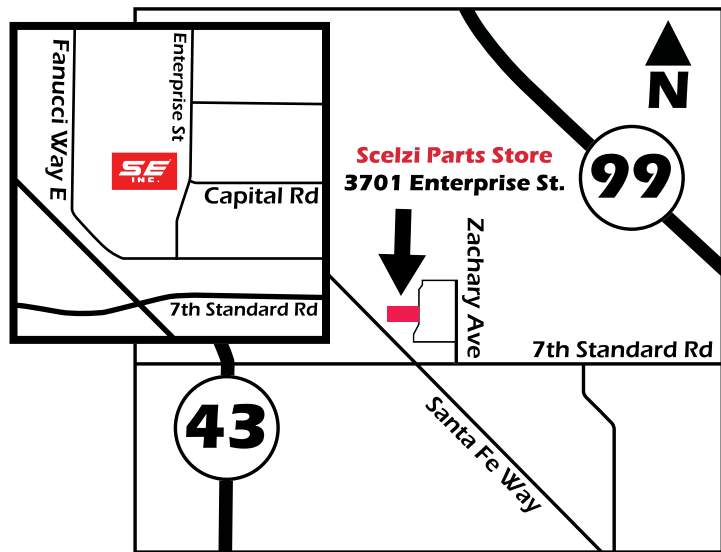

Our Store in Shafter

Hours: Mon-Fri 7:30 AM - 4:00 PM

SCELZI EQUIPMENT, INC.
Truck Body Parts and Accessories

Main Fresno Parts Store
2645 South Cherry Street
Fresno, CA 93706
Phone: (559) 237-5541

New Shafter Store
3701 Enterprise Street
Shafter, CA. 83263
Phone: (559) 237-5541

www.seinc.com
559-457-2340