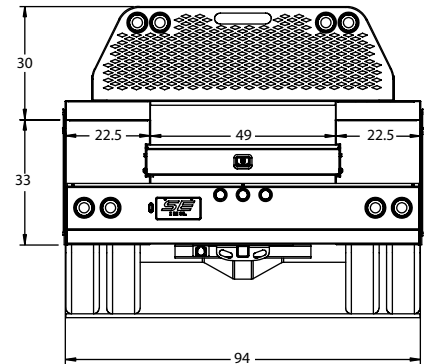

Crown RV Hauler Bodies

Extracted from Full Scelzi Catalog

Photos may contain optional equipment - verify your specifications when you order.

Standard Body Lengths and Specifications

Body Length:

- 108 inches

Options

- Hitch can be B&W turn over ball 1500R.

Available Models:

- VO - Vertical Compartments with open tops.
- V - Vertical Compartments with close tops.

Model	Hitch Type Configuration	Dimensions	
		A	B
A	Recessed Gooseneck, shown above	33	24.2
B	B&W Turn Over Ball 1500R	33	24.2
C	Recessed Gooseneck, shown above	38	29.3
D	B&W Turn Over Ball 1500R	38	29.3