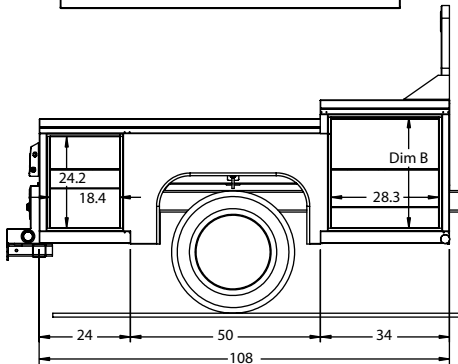

Crown RV Hauler Bodies

Extracted from Full Scelzi Catalog

Photos may contain optional equipment - verify your specifications when you order.

Standard Body Lengths and Specifications

Body Length:

- 108 inches

Options

- Hitch can be B&W turn over ball 1500R.

Available Models:

- VO - Vertical Compartments with open tops.
- V - Vertical Compartments with close tops.

Model	Hitch Type Configuration	Dimensions	
		A	B
A	Recessed Gooseneck, shown above	33	24.2
B	B&W Turn Over Ball 1500R	33	24.2
C	Recessed Gooseneck, shown above	38	29.3
D	B&W Turn Over Ball 1500R	38	29.3