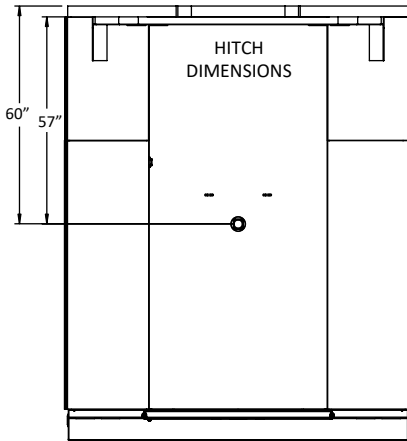

Crown RV Hauler Bodies

Extracted from Full Scelzi Catalog

Photos may contain optional equipment - verify your specifications when you order.

Standard Body Lengths and Specifications

Body Length:

- 108 inches

Options

- Hitch can be B&W turn over ball 1500R.

Available Models:

- VO - Vertical Compartments with open tops.
- V - Vertical Compartments with close tops.

Model	Hitch Type Configuration	Dimensions	
		A	B
A	Recessed Gooseneck, shown above	33	24.2
B	B&W Turn Over Ball 1500R	33	24.2
C	Recessed Gooseneck, shown above	38	29.3
D	B&W Turn Over Ball 1500R	38	29.3