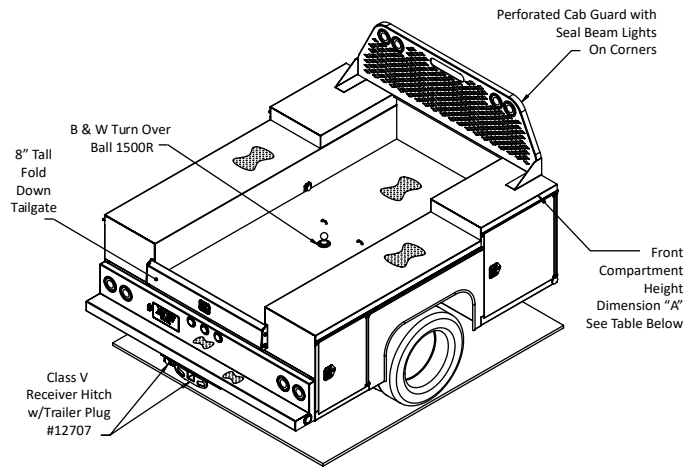

Crown RV Hauler Bodies

Extracted from Full Scelzi Catalog

Photos may contain optional equipment - verify your specifications when you order.

Standard Body Lengths and Specifications

Body Length:

- 108 inches

Options

- Hitch can be B&W turn over ball 1500R.

Available Models:

- VO - Vertical Compartments with open tops.
- V - Vertical Compartments with close tops.

Model	Hitch Type Configuration	Dimensions	
		A	B
A	Recessed Gooseneck, shown above	33	24.2
B	B&W Turn Over Ball 1500R	33	24.2
C	Recessed Gooseneck, shown above	38	29.3
D	B&W Turn Over Ball 1500R	38	29.3