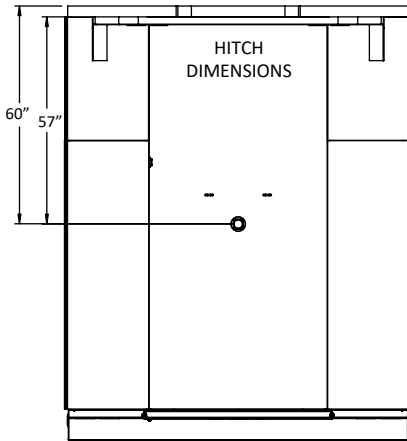

## Standard Body Lengths and Specifications

### Body Length:

- 108 inches

### Available Models:

- VO - Vertical Compartments with open tops.
- V - Vertical Compartments with close tops.

Model	Hitch Type Configuration	Dimensions	
		A	B
A	Recessed Gooseneck, shown above	33	24.2
B	B&W Turn Over Ball 1500R	33	24.2
C	Recessed Gooseneck, shown above	38	29.3
D	B&W Turn Over Ball 1500R	38	29.3