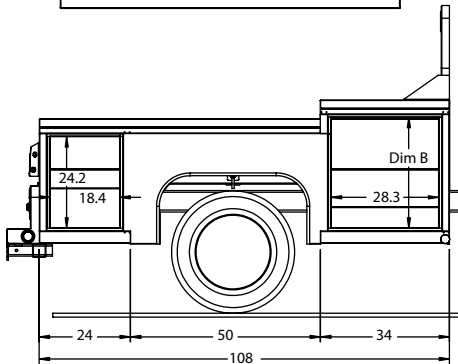

## Standard Body Lengths and Specifications

### Body Length:

- 108 inches

### Available Models:

- VO - Vertical Compartments with open tops.
- V - Vertical Compartments with close tops.

Model	Hitch Type Configuration	Dimensions	
		A	B
A	Recessed Gooseneck, shown above	33	24.2
B	B&W Turn Over Ball 1500R	33	24.2
C	Recessed Gooseneck, shown above	38	29.3
D	B&W Turn Over Ball 1500R	38	29.3