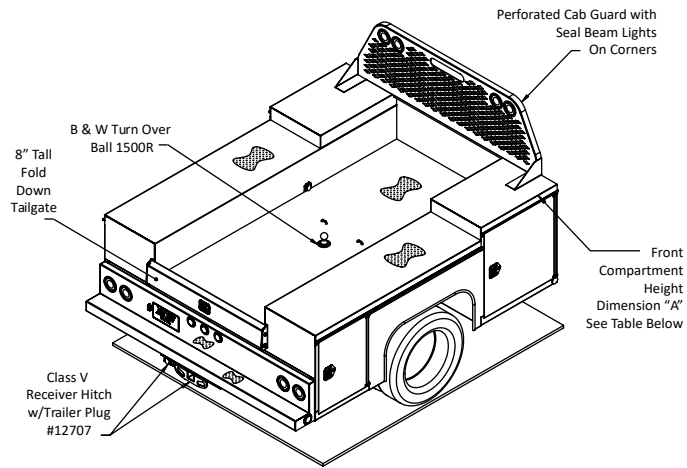

### Body Length:

- 108 inches

### Options

- Hitch can be B&W turn over ball 1500R.

### Available Models:

- VO - Vertical Compartments with open tops.
- V - Vertical Compartments with close tops.

Model	Hitch Type Configuration	Dimensions	
		A	B
A	Recessed Gooseneck, shown above	33	24.2
B	B&W Turn Over Ball 1500R	33	24.2
C	Recessed Gooseneck, shown above	38	29.3
D	B&W Turn Over Ball 1500R	38	29.3