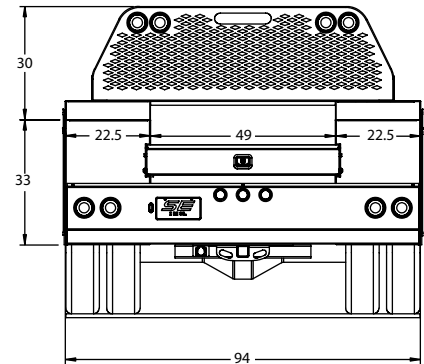

## Standard Body Lengths and Specifications

### Body Length:

- 108 inches

### Options

- Hitch can be B&W turn over ball 1500R.

### Available Models:

- VO - Vertical Compartments with open tops.
- V - Vertical Compartments with close tops.

Model	Hitch Type Configuration	Dimensions	
		A	B
A	Recessed Gooseneck, shown above	33	24.2
B	B&W Turn Over Ball 1500R	33	24.2
C	Recessed Gooseneck, shown above	38	29.3
D	B&W Turn Over Ball 1500R	38	29.3