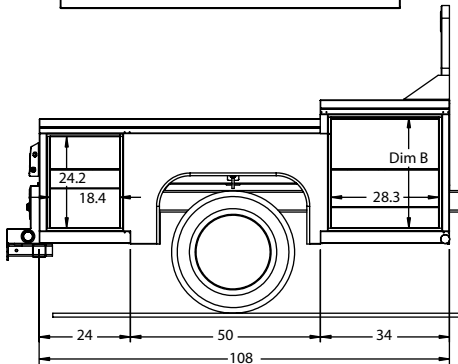

Crown RV Hauler Bodies

***Extracted from Full Scelzi Catalog
April 2022***

Photos may contain optional equipment - verify your specifications when you order.

Standard Body Lengths and Specifications

Body Length:

- 108 inches

Options

- Hitch can be B&W turn over ball 1500R.

Available Models:

- VO - Vertical Compartments with open tops.
- V - Vertical Compartments with close tops.

| Model | Hitch Type Configuration | Dimensions | |
|-------|---------------------------------|------------|------|
| | | A | B |
| A | Recessed Gooseneck, shown above | 33 | 24.2 |
| B | B&W Turn Over Ball 1500R | 33 | 24.2 |
| C | Recessed Gooseneck, shown above | 38 | 29.3 |
| D | B&W Turn Over Ball 1500R | 38 | 29.3 |