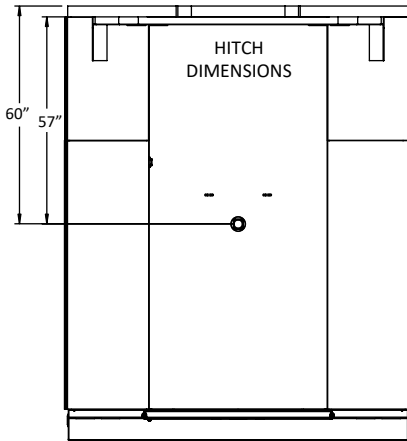

Crown RV Hauler Bodies

***Extracted from Full Scelzi Catalog
April 2022***

Photos may contain optional equipment - verify your specifications when you order.

Standard Body Lengths and Specifications

Body Length:

- 108 inches

Options

- Hitch can be B&W turn over ball 1500R.

Available Models:

- VO - Vertical Compartments with open tops.
- V - Vertical Compartments with close tops.

| Model | Hitch Type Configuration | Dimensions | |
|-------|---------------------------------|------------|------|
| | | A | B |
| A | Recessed Gooseneck, shown above | 33 | 24.2 |
| B | B&W Turn Over Ball 1500R | 33 | 24.2 |
| C | Recessed Gooseneck, shown above | 38 | 29.3 |
| D | B&W Turn Over Ball 1500R | 38 | 29.3 |