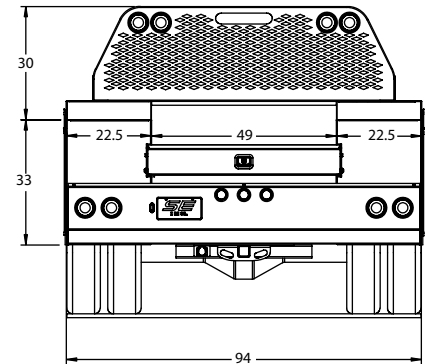

Crown RV Hauler Bodies

***Extracted from Full Scelzi Catalog
April 2022***

Photos may contain optional equipment - verify your specifications when you order.

Standard Body Lengths and Specifications

Body Length:

- 108 inches

Options

- Hitch can be B&W turn over ball 1500R.

Available Models:

- VO - Vertical Compartments with open tops.
- V - Vertical Compartments with close tops.

| Model | Hitch Type Configuration | Dimensions | |
|-------|---------------------------------|------------|------|
| | | A | B |
| A | Recessed Gooseneck, shown above | 33 | 24.2 |
| B | B&W Turn Over Ball 1500R | 33 | 24.2 |
| C | Recessed Gooseneck, shown above | 38 | 29.3 |
| D | B&W Turn Over Ball 1500R | 38 | 29.3 |