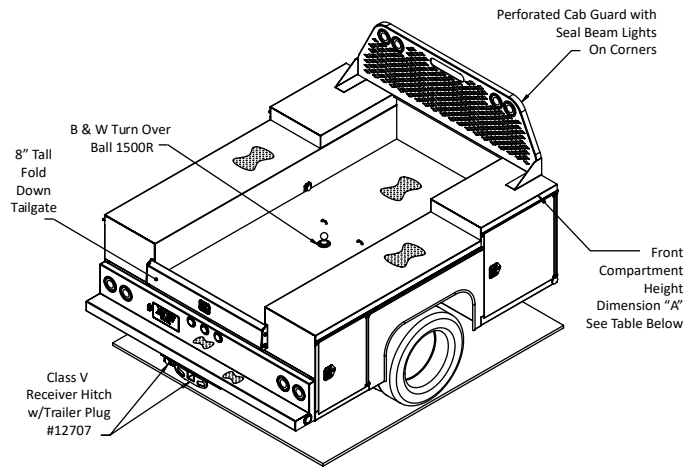

Crown RV Hauler Bodies

***Extracted from Full Scelzi Catalog
April 2022***

Photos may contain optional equipment - verify your specifications when you order.

Standard Body Lengths and Specifications

Body Length:

- 108 inches

Options

- Hitch can be B&W turn over ball 1500R.

Available Models:

- VO - Vertical Compartments with open tops.
- V - Vertical Compartments with close tops.

| Model | Hitch Type Configuration | Dimensions | |
|-------|---------------------------------|------------|------|
| | | A | B |
| A | Recessed Gooseneck, shown above | 33 | 24.2 |
| B | B&W Turn Over Ball 1500R | 33 | 24.2 |
| C | Recessed Gooseneck, shown above | 38 | 29.3 |
| D | B&W Turn Over Ball 1500R | 38 | 29.3 |