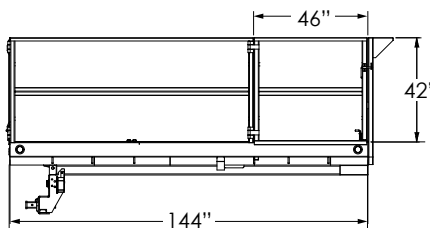

Standard Body Lengths and Specifications

Series	Bed Size	Side Rack Package Options
14.4	8 ft x 10 ft	Package A: 42" Solid steel with a HINGED horizontal door 69" wide, OR Package B: 42" Solid steel with a front vertical door 46" wide, OR Package C: 42" Solid steel with dual fold down doors Special Order: 1/2" Removeable plywood racks with steel stakes, western gate latches
11.2	8 ft x 12 ft	
9.2	8 ft x 14 ft	

Standard Features

- 10 Gauge Smooth Steel Floor
- Cross Member on 16" Centers with Rope hooks on Each Cross Member
- Rear Barn Doors and Optional Side Barn Doors
- 42" Solid Steel side racks hinged to fold out at 21"
- Racks in approximately 5 ft sections - One in front, one on driver side, and one curbside (passenger side)
- Class V Receiver hitch and 7/4 RV plug
- Cargo area covered with Polyurea for added Rust/ Corrosion protection
- **HOIST:** Double Acting Scelzi Hoist. See page 37 for more hoist information

Package B