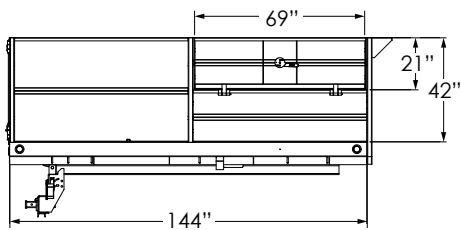

Standard Body Lengths and Specifications

Series	Bed Size	Side Rack Package Options
14.4	8 ft x 10 ft	Package A: 42" Solid steel with a HINGED horizontal door 69" wide, OR Package B: 42" Solid steel with a front vertical door 46" wide, OR Package C: 42" Solid steel with dual fold down doors Special Order: 1/2" Removeable plywood racks with steel stakes, western gate latches
11.2	8 ft x 12 ft	
9.2	8 ft x 14 ft	

Standard Features

- 10 Gauge Smooth Steel Floor
- Cross Member on 16" Centers with Rope hooks on Each Cross Member
- Rear Barn Doors and Optional Side Barn Doors
- 42" Solid Steel side racks hinged to fold out at 21"
- Racks in approximately 5 ft sections - One in front, one on driver side, and one curbside (passenger side)
- Class V Receiver hitch and 7/4 RV plug
- Cargo area covered with Polyurea for added Rust/ Corrosion protection
- **HOIST:** Double Acting Scelzi Hoist. See page 37 for more hoist information

Package A