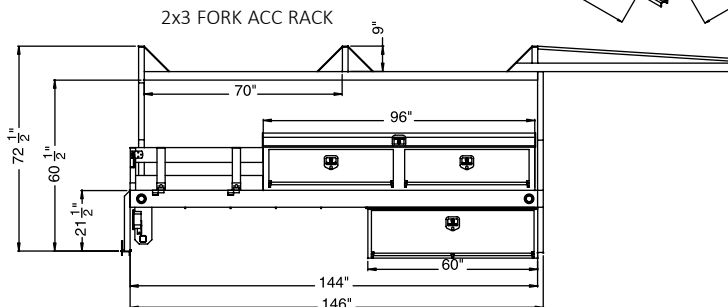

CONTRACTOR FLATBED Bodies

Photos may contain optional equipment - verify your specifications when you order.

CTFB-8/12 (84 CA) Standard Specifications

Other Widths/Lengths Available: 7/9 • 8/10 • 8/14

Body Dimensions:

- 8 ft Wide x 12 ft Long (144 inches)
- Other Bodies Available:
  - 7 ft Wide X 8.5 ft Long (108 inches) - 56 CA
  - 8 ft Wide X 10 ft Long (120 inches) - 60 CA
  - 8 ft Wide X 14 ft Long (168 inches) - 108 CA

Color:

- White

Flooring/Rack Choices:

- Wood floor and fold down side racks
- OPTIONAL: Aluminum floor and fold down side racks

Tool Boxes:

- 96" x 18" x 18" top mount, open top (2 boxes)
- 60" x 18" x 18" underbody (2 boxes)

Top Rack:

- Removeable 3" x 2" x 120" wall with 2" legs and
- 3" x 2" removeable crossbars
- Powder coated
- OPTIONAL: Standard or fork lift accessible material rack
- NOTE: No warranties offered on wood products

15" FOLD DOWN SIDE RACKS
STAINLESS STEEL STAKES

All drawings reflect dimensions for the most popular applications