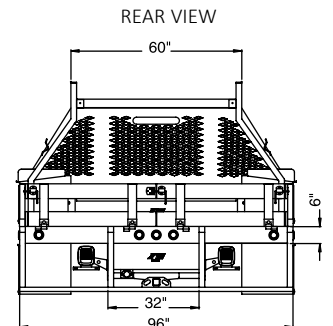

Other Widths/Lengths Available: 7/9 • 8/10 • 8/14

Body Dimensions:

- 8 ft Wide x 12 ft Long (144 inches)
- Other Bodies Available:
 - 7 ft Wide X 8.5 ft Long (108 inches) - 56 CA
 - 8 ft Wide X 10 ft Long (120 inches) - 60 CA
 - 8 ft Wide X 14 ft Long (168 inches) - 108 CA

Top Rack:

- Removeable 3" x 2" x 120" wall with 2" legs and
- 3" x 2" removeable crossbars
- Powder coated
- OPTIONAL: Standard or fork lift accessible material rack
- NOTE: No warranties offered on wood products

This photo shows CTFB-8/10

15" FOLD DOWN SIDE RACKS
STAINLESS STEEL STAKES

All drawings reflect dimensions for the most popular applications

SUPER CONTRACTOR FLATBED Bodies

Photos may contain optional equipment - verify your specifications when you order.

SCTFB-8/12 (84 CA) Standard Specifications

- Body Dimensions:**
- 8 ft Wide x 12 ft Long (144 inches)
 - 8 ft Wide x 14 ft Long also available
- Color:**
- White
- Flooring/Rack Choices:**
- Wood floor and fold down side racks
 - OPTIONAL: Aluminum floor and fold down side racks
- Tool Boxes:**
- 96" x 30" x 20" top mount, closed top (2 boxes)
 - 96" x 13" x 20" Shovel box - full length opening
 - 60" x 18" x 18" underbody (2 boxes)
- Compartments:**
- Bottom compartments with 1 roller drawer and 1 adjustable shelf on each side
- Top Rack:**
- Removeable 3" x 2" x 120" wall with 2" legs and 3" x 2" removeable crossbars
 - Powder coated
 - OPTIONAL: Standard or fork lift accessible material rack
 - NOTE: No warranties offered on wood products