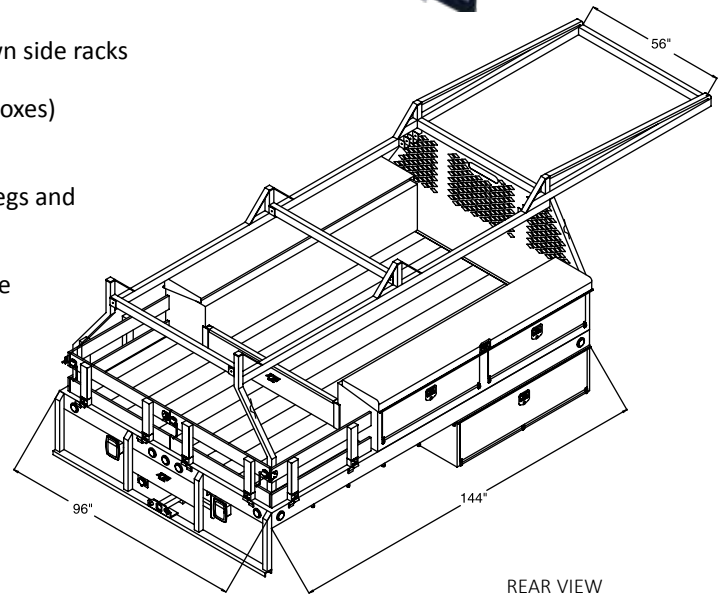

This photo shows CTFB-8/10