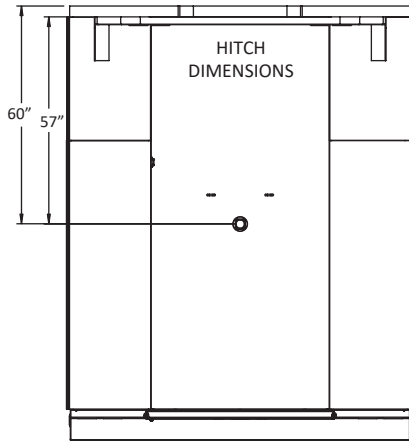

## Standard Body Lengths and Specifications

### Body Length:

- 108 inches

### Available Models:

- VO - Vertical Compartments with open tops.
- V - Vertical Compartments with close tops.

Model	Hitch Type Configuration	Dimensions	
		A	B
A	Recessed Gooseneck, shown above	33	24.2
B	B&W Turn Over Ball 1500R	33	24.2
C	B&W Turn Over Ball 1500R	38	29.3
D	Recessed Gooseneck, shown above	38	29.3