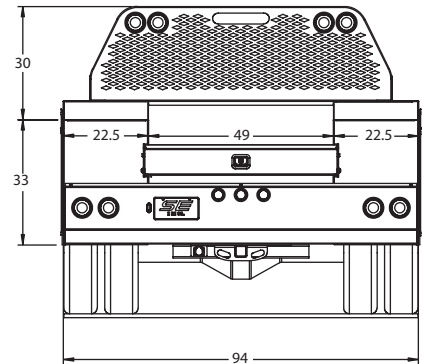

## Standard Body Lengths and Specifications

### Body Length:

- 108 inches

### Options

- Hitch can be B&W turn over ball 1500R.

### Available Models:

- VO - Vertical Compartments with open tops.
- V - Vertical Compartments with close tops.

Model	Hitch Type Configuration	Dimensions	
		A	B
A	Recessed Gooseneck, shown above	33	24.2
B	B&W Turn Over Ball 1500R	33	24.2
C	B&W Turn Over Ball 1500R	38	29.3
D	Recessed Gooseneck, shown above	38	29.3