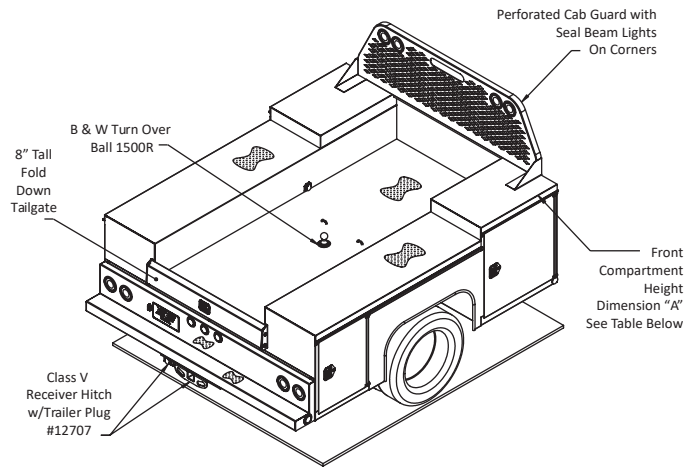

### Body Length:

- 108 inches

### Options

- Hitch can be B&W turn over ball 1500R.

### Available Models:

- VO - Vertical Compartments with open tops.
- V - Vertical Compartments with close tops.

Model	Hitch Type Configuration	Dimensions	
		A	B
A	Recessed Gooseneck, shown above	33	24.2
B	B&W Turn Over Ball 1500R	33	24.2
C	B&W Turn Over Ball 1500R	38	29.3
D	Recessed Gooseneck, shown above	38	29.3