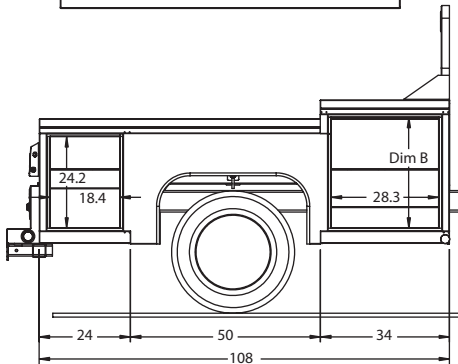

## Standard Body Lengths and Specifications

### Body Length:

- 108 inches

### Available Models:

- VO - Vertical Compartments with open tops.
- V - Vertical Compartments with close tops.

Model	Hitch Type Configuration	Dimensions	
		A	B
A	Recessed Gooseneck, shown above	33	24.2
B	B&W Turn Over Ball 1500R	33	24.2
C	B&W Turn Over Ball 1500R	38	29.3
D	Recessed Gooseneck, shown above	38	29.3