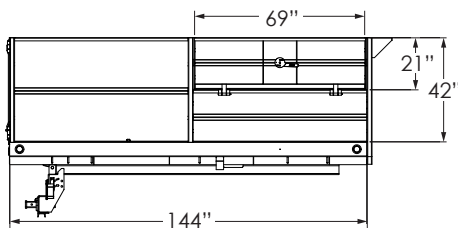

Standard Body Lengths and Specifications

Series	Bed Size	Side Rack Package Options
14.4	8 ft x 10 ft	Package A: 42" Solid steel with a HINGED horizontal door 69" wide, OR Package B: 42" Solid steel with a front vertical door 46" wide, OR Package C: 42" Solid steel with dual fold down doors Special Order: 1/2" Removeable plywood racks with steel stakes, western gate latches
11.2	8 ft x 12 ft	
9.2	8 ft x 14 ft	

Standard Features

- 10 Gauge Smooth Steel Floor
- Cross Member on 16" Centers with Rope hooks on Each Cross Member
- Rear Barn Doors and Optional Side Barn Doors
- 42" Solid Steel side racks hinged to fold out at 21"
- Racks in approximately 5 ft sections - One in front, one on driver side, and one curbside (passenger side)
- Class V Receiver hitch and 7/4 RV plug
- Cargo area covered with Polyurea for added Rust/ Corrosion protection
- **HOIST:** Double Acting Scelzi Hoist. See page 37 for more hoist information

Package A