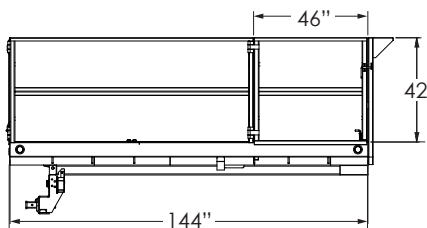

Standard Body Lengths and Specifications

Series	Bed Size	Side Rack Package Options
14.4	8 ft x 10 ft	Package A: 42" Solid steel with a HINGED horizontal door 69" wide, OR Package B: 42" Solid steel with a front vertical door 46" wide, OR Package C: 42" Solid steel with dual fold down doors Special Order: 1/2" Removeable plywood racks with steel stakes, western gate latches
11.2	8 ft x 12 ft	
9.2	8 ft x 14 ft	

Standard Features

- 10 Gauge Smooth Steel Floor
- Cross Member on 16" Centers with Rope hooks on Each Cross Member
- Rear Barn Doors and Optional Side Barn Doors
- 42" Solid Steel side racks hinged to fold out at 21"
- Racks in approximately 5 ft sections - One in front, one on driver side, and one curbside (passenger side)
- Class V Receiver hitch and 7/4 RV plug
- Cargo area covered with Polyurea for added Rust/ Corrosion protection
- **HOIST:** Double Acting Scelzi Hoist. See page 37 for more hoist information

Package B