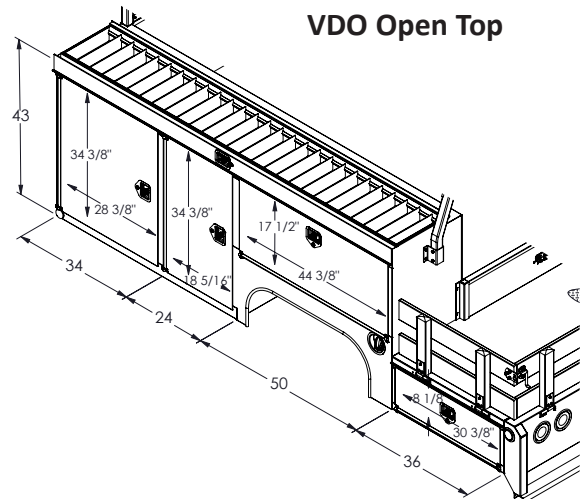

Other Widths/Lengths Available: 9 ft • 10 ft • 14ft

- Body Dimensions:**
- 144 inches Long (12 ft) x 94 or 96 inches Wide
 - Other Bodies Available:
 - SEC-110 9 ft Long - 56-60 CA
 - SEC-120 10 ft Long - 60 CA
 - SEC-168 14 ft Long - 108 CA
- Rear Wheel:**
- Dual
- Color:**
- White
- Side Racks:**
- Steel floor with wood fold down side racks
 - OPTIONAL: Aluminum fold down side racks
- Storage Compartments:**
- Aluminum diamond plate on top
 - Height: 38 inches high
- Top Rack:**
- Powder coated ladder rack

All drawings reflect dimensions for the most popular applications.

Combo Body Configuration Options

SEC-144-94-49-33-VD Closed Top

VDO Open Top

SEC-144-94-49-38-VD Closed Top

VDO Open Top

SEC-144-94-49-43-VD Closed Top

VDO Open Top

Combo Body Configuration Options

SEC-144-94-54-33-VD Closed Top

VDO Open Top

SEC-144-94-54-38-VD Closed Top

VDO Open Top

SEC-144-94-54-43-VD Closed Top

VDO Open Top

**SEC-110-79-49-38-VD
Closed Top**

VDO Open Top

**SEC-120-79-49-38-VD
Closed Top**

VDO Open Top

Combo Body Configuration Options

SEC-168-94-49-38-VD
Closed Top

VDO Open Top

SEC-144-94-49-38-VD
Closed Top