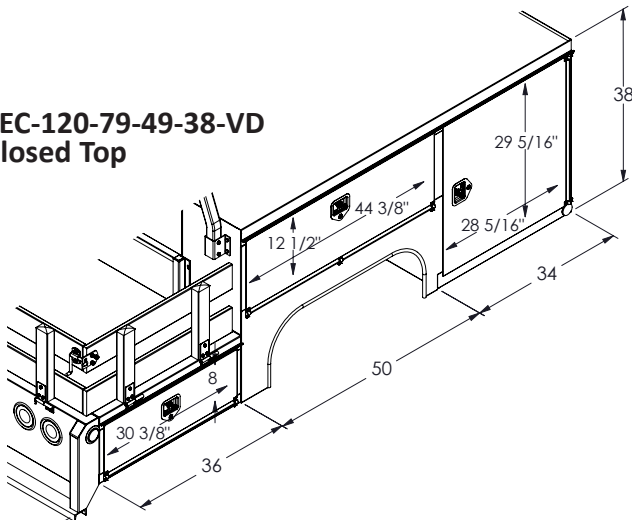

Other Widths/Lengths Available: 9 ft • 10 ft • 14ft

- Body Dimensions:**
- 144 inches Long (12 ft) x 94 or 96 inches Wide
 - Other Bodies Available:
 - SEC-110 9 ft Long - 56-60 CA
 - SEC-120 10 ft Long - 60 CA
 - SEC-168 14 ft Long - 108 CA
- Rear Wheel:**
- Dual
- Color:**
- White
- Side Racks:**
- Steel floor with wood fold down side racks
 - OPTIONAL: Aluminum fold down side racks
- Storage Compartments:**
- Aluminum diamond plate on top
 - Height: 38 inches high
- Top Rack:**
- Powder coated ladder rack

All drawings reflect dimensions for the most popular applications.

Combo Body Configuration Options

SEC-144-94-49-33-VD Closed Top

VDO Open Top

SEC-144-94-49-38-VD Closed Top

VDO Open Top

SEC-144-94-49-43-VD Closed Top

VDO Open Top

Combo Body Configuration Options

SEC-144-94-54-33-VD Closed Top

VDO Open Top

SEC-144-94-54-38-VD Closed Top

VDO Open Top

SEC-144-94-54-43-VD Closed Top

VDO Open Top

**SEC-110-79-49-38-VD
Closed Top**

VDO Open Top

**SEC-120-79-49-38-VD
Closed Top**

VDO Open Top

Combo Body Configuration Options

SEC-168-94-49-38-VD
Closed Top

VDO Open Top

SEC-144-94-49-38-VD
Closed Top