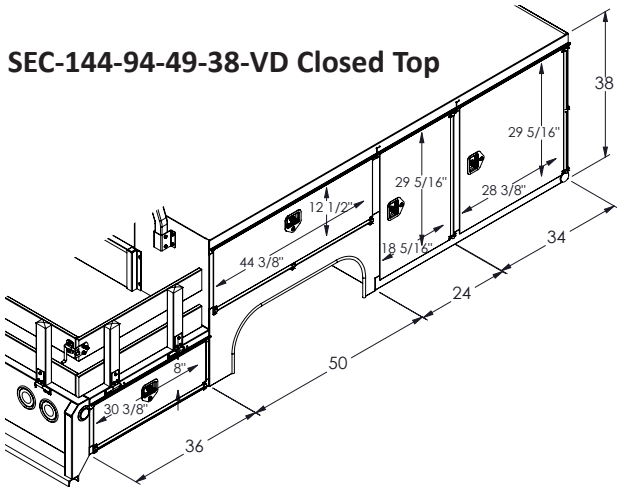

Other Widths/Lengths Available: 9 ft • 10 ft • 14ft

- Body Dimensions:**
- 144 inches Long (12 ft) x 94 or 96 inches Wide
 - Other Bodies Available:
 - SEC-110 9 ft Long - 56-60 CA
 - SEC-120 10 ft Long - 60 CA
 - SEC-168 14 ft Long - 108 CA
- Rear Wheel:**
- Dual
- Color:**
- White
- Side Racks:**
- Steel floor with wood fold down side racks
 - OPTIONAL: Aluminum fold down side racks
- Storage Compartments:**
- Aluminum diamond plate on top
 - Height: 38 inches high
- Top Rack:**
- Powder coated ladder rack

All drawings reflect dimensions for the most popular applications.

Combo Body Configuration Options

SEC-144-94-49-33-VD Closed Top

VDO Open Top

SEC-144-94-49-38-VD Closed Top

VDO Open Top

SEC-144-94-49-43-VD Closed Top

VDO Open Top

Combo Body Configuration Options

SEC-144-94-54-33-VD Closed Top

VDO Open Top

SEC-144-94-54-38-VD Closed Top

VDO Open Top

SEC-144-94-54-43-VD Closed Top

VDO Open Top

VDO Open Top

Shown here with optional
60" x 34" compartment.