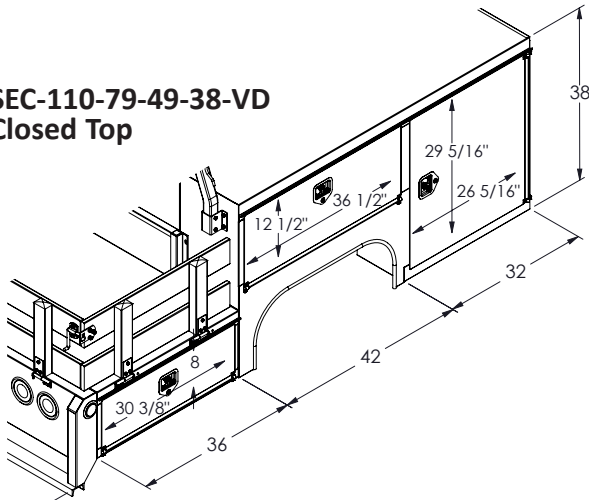

Other Widths/Lengths Available: 9 ft • 10 ft • 14ft

- Body Dimensions:**
- 144 inches Long (12 ft) x 94 or 96 inches Wide
 - Other Bodies Available:
 - SEC-110 9 ft Long - 56-60 CA
 - SEC-120 10 ft Long - 60 CA
 - SEC-168 14 ft Long - 108 CA
- Rear Wheel:**
- Dual
- Color:**
- White
- Side Racks:**
- Steel floor with wood fold down side racks
 - OPTIONAL: Aluminum fold down side racks
- Storage Compartments:**
- Aluminum diamond plate on top
 - Height: 38 inches high
- Top Rack:**
- Powder coated ladder rack

All drawings reflect dimensions for the most popular applications.

Combo Body Configuration Options

SEC-144-94-49-33-VD Closed Top

VDO Open Top

SEC-144-94-49-38-VD Closed Top

VDO Open Top

SEC-144-94-49-43-VD Closed Top

VDO Open Top

Combo Body Configuration Options

SEC-144-94-54-33-VD Closed Top

VDO Open Top

SEC-144-94-54-38-VD Closed Top

VDO Open Top

SEC-144-94-54-43-VD Closed Top

VDO Open Top

**SEC-110-79-49-38-VD
Closed Top**

VDO Open Top

**SEC-120-79-49-38-VD
Closed Top**

VDO Open Top

Combo Body Configuration Options

SEC-168-94-49-38-VD
Closed Top

VDO Open Top

SEC-144-94-49-38-VD
Closed Top