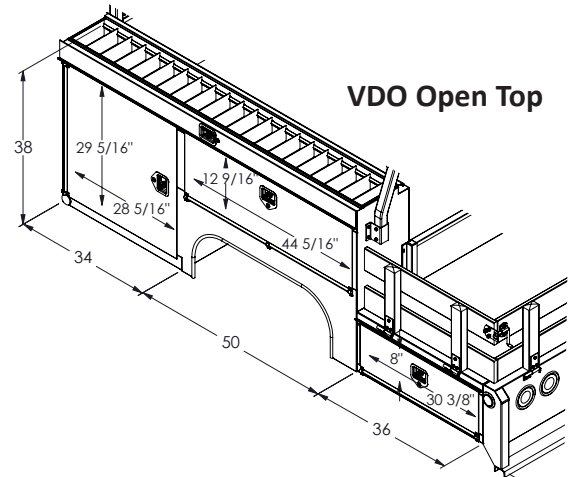

Other Widths/Lengths Available: 9 ft • 10 ft • 14ft

- Body Dimensions:**
- 144 inches Long (12 ft) x 94 or 96 inches Wide
 - Other Bodies Available:
 - SEC-110 9 ft Long - 56-60 CA
 - SEC-120 10 ft Long - 60 CA
 - SEC-168 14 ft Long - 108 CA
- Rear Wheel:**
- Dual
- Color:**
- White
- Side Racks:**
- Steel floor with wood fold down side racks
 - OPTIONAL: Aluminum fold down side racks
- Storage Compartments:**
- Aluminum diamond plate on top
 - Height: 38 inches high
- Top Rack:**
- Powder coated ladder rack

**SEC-110-79-49-38-VD
Closed Top**

VDO Open Top

**SEC-120-79-49-38-VD
Closed Top**

VDO Open Top

Combo Body Configuration Options

SEC-168-94-49-38-VD
Closed Top

VDO Open Top

SEC-144-94-49-38-VD
Closed Top

VDO Open Top

Shown here with optional
60" x 34" compartment.