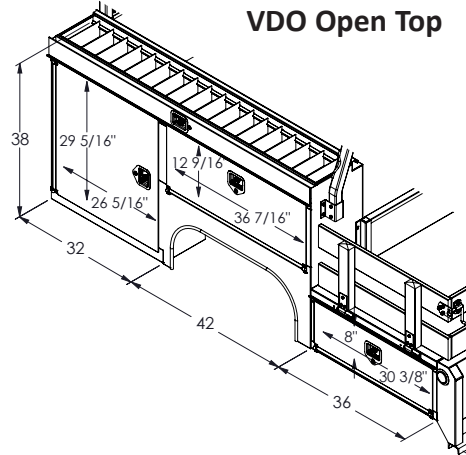

Other Widths/Lengths Available: 9 ft • 10 ft • 14ft

- Body Dimensions:**
- 144 inches Long (12 ft) x 94 or 96 inches Wide
 - Other Bodies Available:
 - SEC-110 9 ft Long - 56-60 CA
 - SEC-120 10 ft Long - 60 CA
 - SEC-168 14 ft Long - 108 CA
- Rear Wheel:**
- Dual
- Color:**
- White
- Side Racks:**
- Steel floor with wood fold down side racks
 - OPTIONAL: Aluminum fold down side racks
- Storage Compartments:**
- Aluminum diamond plate on top
 - Height: 38 inches high
- Top Rack:**
- Powder coated ladder rack

All drawings reflect dimensions for the most popular applications.

Combo Body Configuration Options

SEC-144-94-49-33-VD Closed Top

VDO Open Top

SEC-144-94-49-38-VD Closed Top

VDO Open Top

SEC-144-94-49-43-VD Closed Top

VDO Open Top

Combo Body Configuration Options

SEC-144-94-54-33-VD Closed Top

VDO Open Top

SEC-144-94-54-38-VD Closed Top

VDO Open Top

SEC-144-94-54-43-VD Closed Top

VDO Open Top

**SEC-110-79-49-38-VD
Closed Top**

VDO Open Top

**SEC-120-79-49-38-VD
Closed Top**

VDO Open Top

Combo Body Configuration Options

SEC-168-94-49-38-VD
Closed Top

VDO Open Top

SEC-144-94-49-38-VD
Closed Top