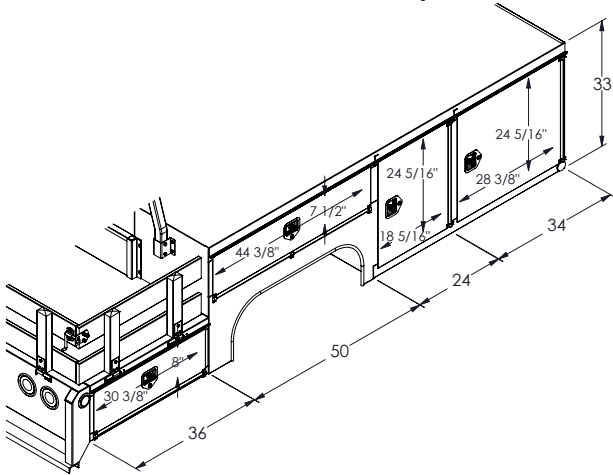

Combo Bodies

***Extracted from Full Scelzi Catalog
January 2024***

COMBO Service Bodies

Photos may contain optional equipment. Verify your specifications when you order.

SEC-144 12 ft (84 CA) Standard Specifications

Other Widths/Lengths Available: 9 ft • 10 ft • 14ft

- Body Dimensions:**
- 144 inches Long (12 ft) x 94 or 96 inches Wide
 - Other Bodies Available:
 - SEC-110 9 ft Long - 56-60 CA
 - SEC-120 10 ft Long - 60 CA
 - SEC-168 14 ft Long - 108 CA
- Rear Wheel:**
- Dual
- Color:**
- White
- Side Racks:**
- Steel floor with wood fold down side racks
 - OPTIONAL: Aluminum fold down side racks
- Storage Compartments:**
- Aluminum diamond plate on top
 - Height: 38 inches high
- Top Rack:**
- Powder coated ladder rack

All drawings reflect dimensions for the most popular applications.

Combo Body Configuration Options

SEC-144-94-49-33-VD Closed Top

VDO Open Top

SEC-144-94-49-38-VD Closed Top

VDO Open Top

SEC-144-94-49-43-VD Closed Top

VDO Open Top

Shown here with optional
60" x 34" compartment.