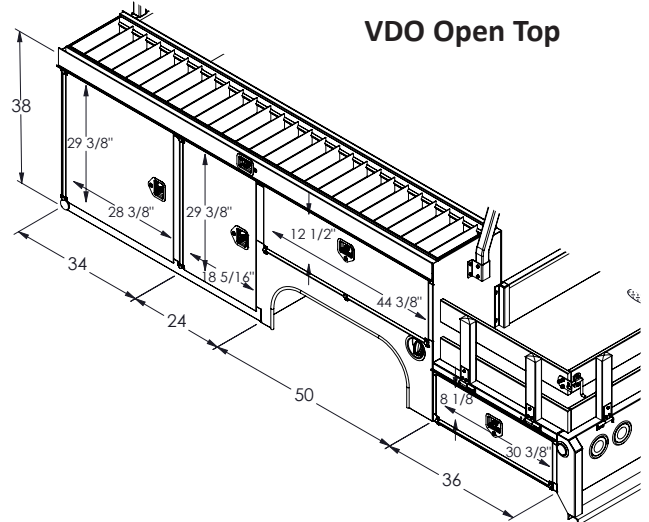

Other Widths/Lengths Available: 9 ft • 10 ft • 14ft

- Body Dimensions:**
- 144 inches Long (12 ft) x 94 or 96 inches Wide
 - Other Bodies Available:
 - SEC-110 9 ft Long - 56-60 CA
 - SEC-120 10 ft Long - 60 CA
 - SEC-168 14 ft Long - 108 CA
- Rear Wheel:**
- Dual
- Color:**
- White
- Side Racks:**
- Steel floor with wood fold down side racks
 - OPTIONAL: Aluminum fold down side racks
- Storage Compartments:**
- Aluminum diamond plate on top
 - Height: 38 inches high
- Top Rack:**
- Powder coated ladder rack

All drawings reflect dimensions for the most popular applications.

Combo Body Configuration Options

SEC-144-94-49-33-VD Closed Top

VDO Open Top

SEC-144-94-49-38-VD Closed Top

VDO Open Top

SEC-144-94-49-43-VD Closed Top

VDO Open Top

Combo Body Configuration Options

SEC-144-94-54-33-VD Closed Top

VDO Open Top

SEC-144-94-54-38-VD Closed Top

VDO Open Top

SEC-144-94-54-43-VD Closed Top

VDO Open Top

**SEC-110-79-49-38-VD
Closed Top**

VDO Open Top

**SEC-120-79-49-38-VD
Closed Top**

VDO Open Top

Combo Body Configuration Options

SEC-168-94-49-38-VD
Closed Top

VDO Open Top

SEC-144-94-49-38-VD
Closed Top