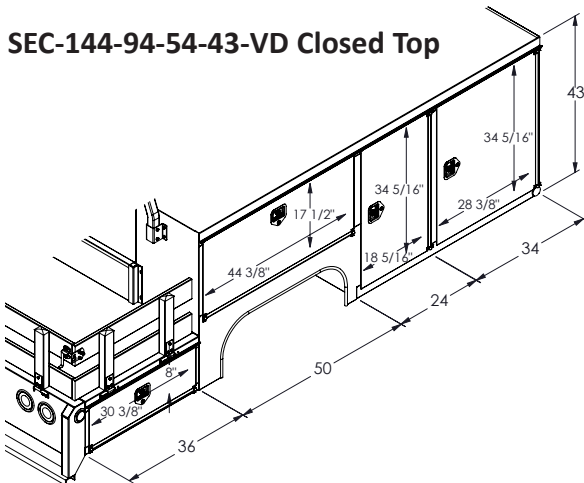

Other Widths/Lengths Available: 9 ft • 10 ft • 14ft

- Body Dimensions:**
- 144 inches Long (12 ft) x 94 or 96 inches Wide
 - Other Bodies Available:
 - SEC-110 9 ft Long - 56-60 CA
 - SEC-120 10 ft Long - 60 CA
 - SEC-168 14 ft Long - 108 CA
- Rear Wheel:**
- Dual
- Color:**
- White
- Side Racks:**
- Steel floor with wood fold down side racks
 - OPTIONAL: Aluminum fold down side racks
- Storage Compartments:**
- Aluminum diamond plate on top
 - Height: 38 inches high
- Top Rack:**
- Powder coated ladder rack

All drawings reflect dimensions for the most popular applications.

Combo Body Configuration Options

SEC-144-94-49-33-VD Closed Top

VDO Open Top

SEC-144-94-49-38-VD Closed Top

VDO Open Top

SEC-144-94-49-43-VD Closed Top

VDO Open Top

Combo Body Configuration Options

SEC-144-94-54-33-VD Closed Top

VDO Open Top

SEC-144-94-54-38-VD Closed Top

VDO Open Top

SEC-144-94-54-43-VD Closed Top

VDO Open Top

**SEC-110-79-49-38-VD
Closed Top**

VDO Open Top

**SEC-120-79-49-38-VD
Closed Top**

VDO Open Top

Combo Body Configuration Options

SEC-168-94-49-38-VD
Closed Top

VDO Open Top

SEC-144-94-49-38-VD
Closed Top