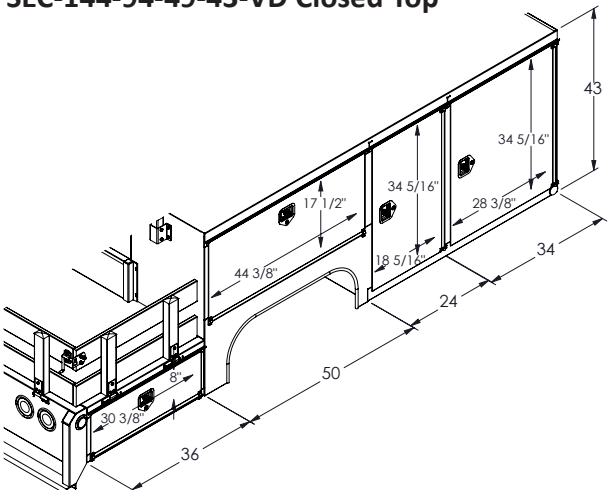

Other Widths/Lengths Available: 9 ft • 10 ft • 14ft

- Body Dimensions:**
- 144 inches Long (12 ft) x 94 or 96 inches Wide
 - Other Bodies Available:
 - SEC-110 9 ft Long - 56-60 CA
 - SEC-120 10 ft Long - 60 CA
 - SEC-168 14 ft Long - 108 CA
- Rear Wheel:**
- Dual
- Color:**
- White
- Side Racks:**
- Steel floor with wood fold down side racks
 - OPTIONAL: Aluminum fold down side racks
- Storage Compartments:**
- Aluminum diamond plate on top
 - Height: 38 inches high
- Top Rack:**
- Powder coated ladder rack

All drawings reflect dimensions for the most popular applications.

Combo Body Configuration Options

SEC-144-94-49-33-VD Closed Top

VDO Open Top

SEC-144-94-49-38-VD Closed Top

VDO Open Top

SEC-144-94-49-43-VD Closed Top

VDO Open Top

Combo Body Configuration Options

SEC-144-94-54-33-VD Closed Top

VDO Open Top

SEC-144-94-54-38-VD Closed Top

VDO Open Top

SEC-144-94-54-43-VD Closed Top

VDO Open Top