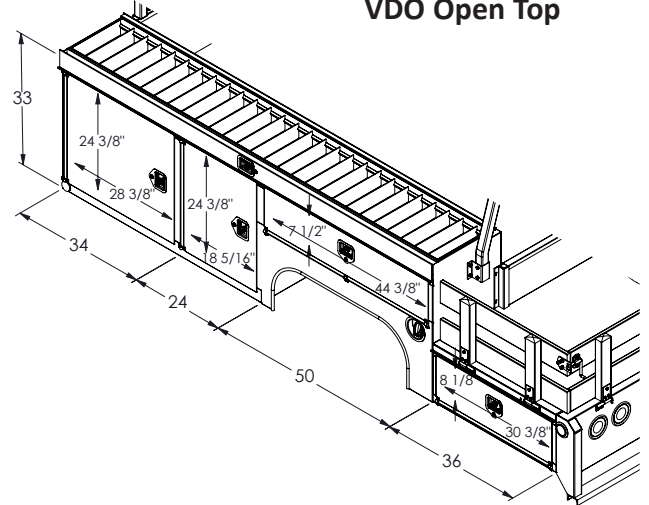

Other Widths/Lengths Available: 9 ft • 10 ft • 14ft

- Body Dimensions:**
- 144 inches Long (12 ft) x 94 or 96 inches Wide
 - Other Bodies Available:
 - SEC-110 9 ft Long - 56-60 CA
 - SEC-120 10 ft Long - 60 CA
 - SEC-168 14 ft Long - 108 CA
- Rear Wheel:**
- Dual
- Color:**
- White
- Side Racks:**
- Steel floor with wood fold down side racks
 - OPTIONAL: Aluminum fold down side racks
- Storage Compartments:**
- Aluminum diamond plate on top
 - Height: 38 inches high
- Top Rack:**
- Powder coated ladder rack

All drawings reflect dimensions for the most popular applications.

Combo Body Configuration Options

SEC-144-94-49-33-VD Closed Top

VDO Open Top

SEC-144-94-49-38-VD Closed Top

VDO Open Top

SEC-144-94-49-43-VD Closed Top

VDO Open Top

Combo Body Configuration Options

SEC-144-94-54-33-VD Closed Top

VDO Open Top

SEC-144-94-54-38-VD Closed Top

VDO Open Top

SEC-144-94-54-43-VD Closed Top

VDO Open Top

**SEC-110-79-49-38-VD
Closed Top**

VDO Open Top

**SEC-120-79-49-38-VD
Closed Top**

VDO Open Top

Combo Body Configuration Options

SEC-168-94-49-38-VD
Closed Top

VDO Open Top

SEC-144-94-49-38-VD
Closed Top