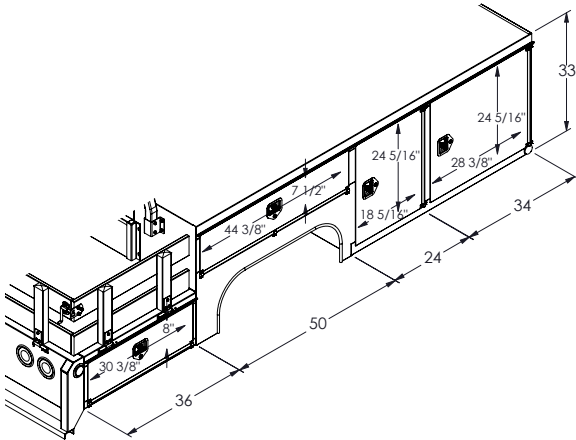

Other Widths/Lengths Available: 9 ft • 10 ft • 14ft

- Body Dimensions:**
- 144 inches Long (12 ft) x 94 or 96 inches Wide
 - Other Bodies Available:
 - SEC-110 9 ft Long - 56-60 CA
 - SEC-120 10 ft Long - 60 CA
 - SEC-168 14 ft Long - 108 CA
- Rear Wheel:**
- Dual
- Color:**
- White
- Side Racks:**
- Steel floor with wood fold down side racks
 - OPTIONAL: Aluminum fold down side racks
- Storage Compartments:**
- Aluminum diamond plate on top
 - Height: 38 inches high
- Top Rack:**
- Powder coated ladder rack

All drawings reflect dimensions for the most popular applications.

Combo Body Configuration Options

SEC-144-94-49-33-VD Closed Top

VDO Open Top

SEC-144-94-49-38-VD Closed Top

VDO Open Top

SEC-144-94-49-43-VD Closed Top

VDO Open Top

Combo Body Configuration Options

SEC-144-94-54-33-VD Closed Top

VDO Open Top

SEC-144-94-54-38-VD Closed Top

VDO Open Top

SEC-144-94-54-43-VD Closed Top

VDO Open Top