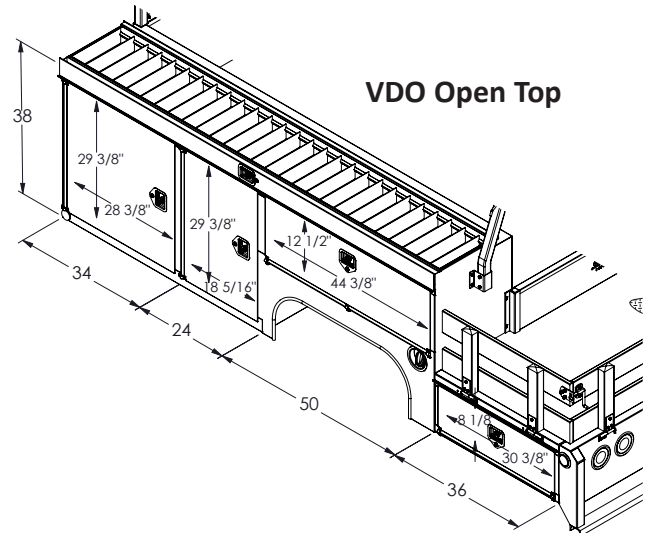

Other Widths/Lengths Available: 9 ft • 10 ft • 14ft

- Body Dimensions:**
- 144 inches Long (12 ft) x 94 or 96 inches Wide
 - Other Bodies Available:
 - SEC-110 9 ft Long - 56-60 CA
 - SEC-120 10 ft Long - 60 CA
 - SEC-168 14 ft Long - 108 CA
- Rear Wheel:**
- Dual
- Color:**
- White
- Side Racks:**
- Steel floor with wood fold down side racks
 - OPTIONAL: Aluminum fold down side racks
- Storage Compartments:**
- Aluminum diamond plate on top
 - Height: 38 inches high
- Top Rack:**
- Powder coated ladder rack

All drawings reflect dimensions for the most popular applications.

Combo Body Configuration Options

SEC-144-94-49-33-VD Closed Top

VDO Open Top

SEC-144-94-49-38-VD Closed Top

VDO Open Top

SEC-144-94-49-43-VD Closed Top

VDO Open Top

Combo Body Configuration Options

SEC-144-94-54-33-VD Closed Top

VDO Open Top

SEC-144-94-54-38-VD Closed Top

VDO Open Top

SEC-144-94-54-43-VD Closed Top

VDO Open Top

VDO Open Top

Shown here with optional
60" x 34" compartment.