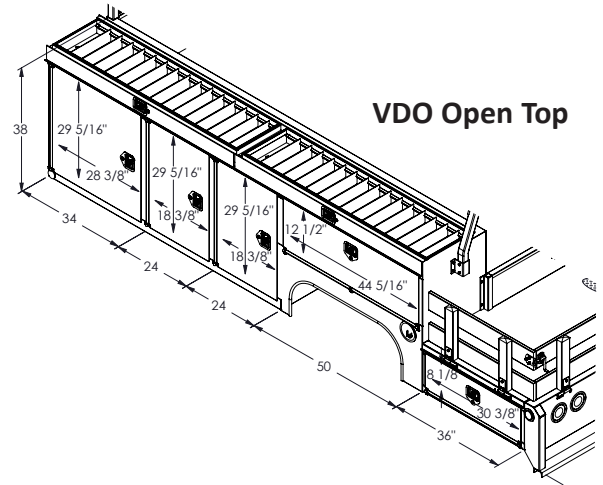

VDO Open Top

Combo Body Configuration Options

SEC-144-94-54-33-VD Closed Top

VDO Open Top

SEC-144-94-54-38-VD Closed Top

VDO Open Top

SEC-144-94-54-43-VD Closed Top

VDO Open Top

**SEC-110-79-49-38-VD
Closed Top**

VDO Open Top

**SEC-120-79-49-38-VD
Closed Top**

VDO Open Top

Combo Body Configuration Options

SEC-168-94-49-38-VD
Closed Top

VDO Open Top

SEC-144-94-49-38-VD
Closed Top

VDO Open Top

Shown here with optional
60" x 34" compartment.