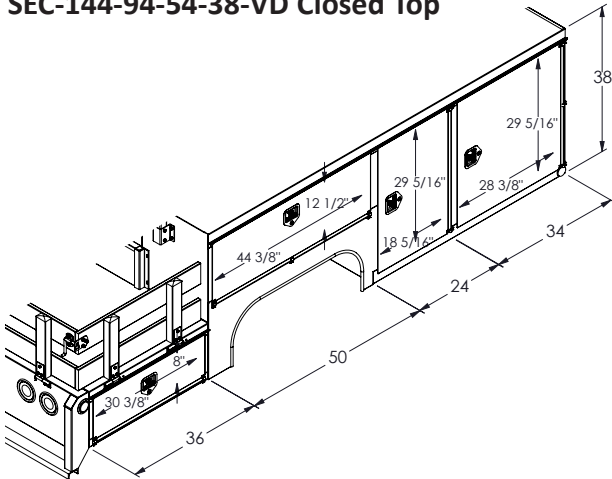

Other Widths/Lengths Available: 9 ft • 10 ft • 14ft

- Body Dimensions:**
- 144 inches Long (12 ft) x 94 or 96 inches Wide
 - Other Bodies Available:
 - SEC-110 9 ft Long - 56-60 CA
 - SEC-120 10 ft Long - 60 CA
 - SEC-168 14 ft Long - 108 CA
- Rear Wheel:**
- Dual
- Color:**
- White
- Side Racks:**
- Steel floor with wood fold down side racks
 - OPTIONAL: Aluminum fold down side racks
- Storage Compartments:**
- Aluminum diamond plate on top
 - Height: 38 inches high
- Top Rack:**
- Powder coated ladder rack

All drawings reflect dimensions for the most popular applications.

Combo Body Configuration Options

SEC-144-94-49-33-VD Closed Top

VDO Open Top

SEC-144-94-49-38-VD Closed Top

VDO Open Top

SEC-144-94-49-43-VD Closed Top

VDO Open Top

Combo Body Configuration Options

SEC-144-94-54-33-VD Closed Top

VDO Open Top

SEC-144-94-54-38-VD Closed Top

VDO Open Top

SEC-144-94-54-43-VD Closed Top

VDO Open Top

**SEC-110-79-49-38-VD
Closed Top**

VDO Open Top

**SEC-120-79-49-38-VD
Closed Top**

VDO Open Top

Combo Body Configuration Options

SEC-168-94-49-38-VD
Closed Top

VDO Open Top

SEC-144-94-49-38-VD
Closed Top