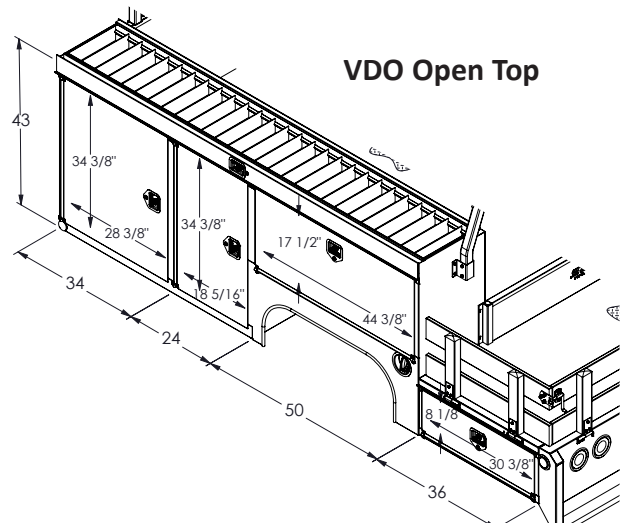

Other Widths/Lengths Available: 9 ft • 10 ft • 14ft

- Body Dimensions:**
- 144 inches Long (12 ft) x 94 or 96 inches Wide
 - Other Bodies Available:
 - SEC-110 9 ft Long - 56-60 CA
 - SEC-120 10 ft Long - 60 CA
 - SEC-168 14 ft Long - 108 CA
- Rear Wheel:**
- Dual
- Color:**
- White
- Side Racks:**
- Steel floor with wood fold down side racks
 - OPTIONAL: Aluminum fold down side racks
- Storage Compartments:**
- Aluminum diamond plate on top
 - Height: 38 inches high
- Top Rack:**
- Powder coated ladder rack

All drawings reflect dimensions for the most popular applications.

Combo Body Configuration Options

SEC-144-94-49-33-VD Closed Top

VDO Open Top

SEC-144-94-49-38-VD Closed Top

VDO Open Top

SEC-144-94-49-43-VD Closed Top

VDO Open Top

Combo Body Configuration Options

SEC-144-94-54-33-VD Closed Top

VDO Open Top

SEC-144-94-54-38-VD Closed Top

VDO Open Top

SEC-144-94-54-43-VD Closed Top

VDO Open Top

**SEC-110-79-49-38-VD
Closed Top**

VDO Open Top

**SEC-120-79-49-38-VD
Closed Top**

VDO Open Top

Combo Body Configuration Options

SEC-168-94-49-38-VD
Closed Top

VDO Open Top

SEC-144-94-49-38-VD
Closed Top