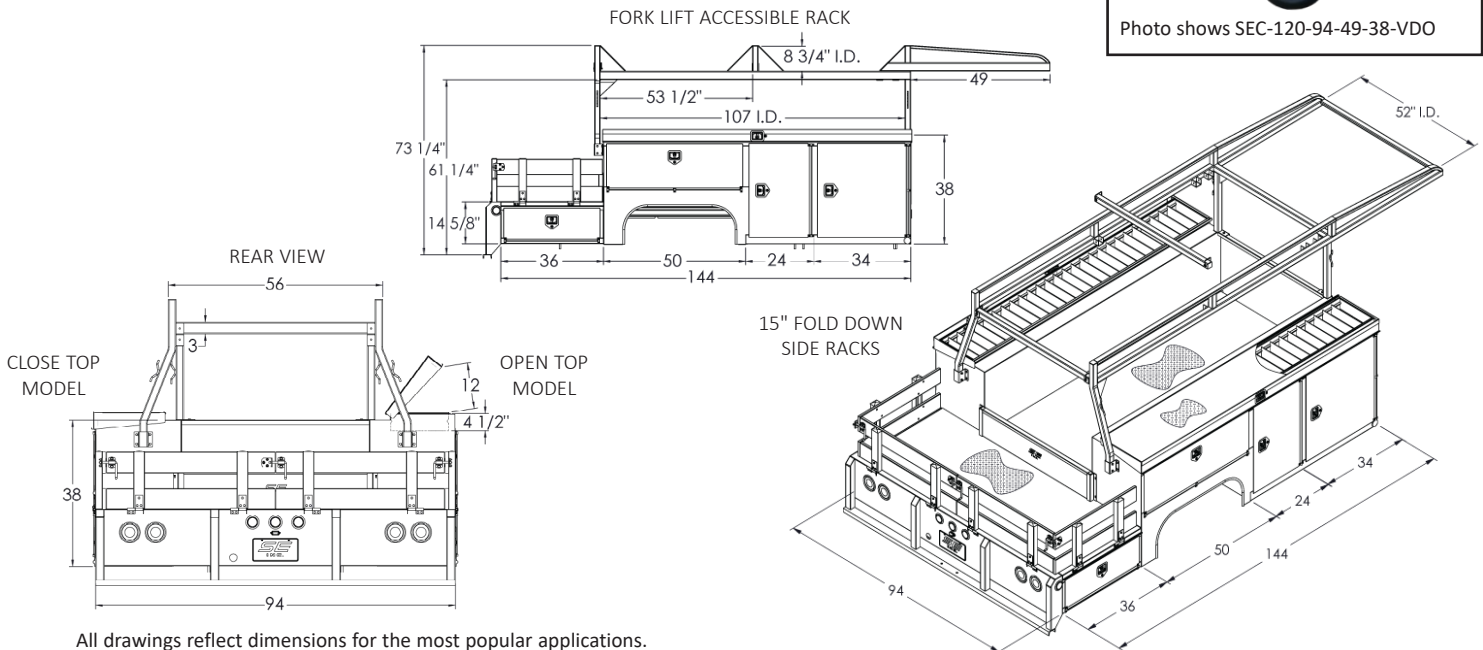

Combo Bodies

***Extracted from Full Scelzi Catalog
January 2024***

COMBO Service Bodies

Photos may contain optional equipment. Verify your specifications when you order.

SEC-144 12 ft (84 CA) Standard Specifications

Other Widths/Lengths Available: 9 ft • 10 ft • 14ft

- Body Dimensions:**
- 144 inches Long (12 ft) x 94 or 96 inches Wide
 - Other Bodies Available:
 - SEC-110 9 ft Long - 56-60 CA
 - SEC-120 10 ft Long - 60 CA
 - SEC-168 14 ft Long - 108 CA
- Rear Wheel:**
- Dual
- Color:**
- White
- Side Racks:**
- Steel floor with wood fold down side racks
 - OPTIONAL: Aluminum fold down side racks
- Storage Compartments:**
- Aluminum diamond plate on top
 - Height: 38 inches high
- Top Rack:**
- Powder coated ladder rack

All drawings reflect dimensions for the most popular applications.

Combo Body Configuration Options

SEC-144-94-49-33-VD Closed Top

VDO Open Top

SEC-144-94-49-38-VD Closed Top

VDO Open Top

SEC-144-94-49-43-VD Closed Top

VDO Open Top

Shown here with optional
60" x 34" compartment.