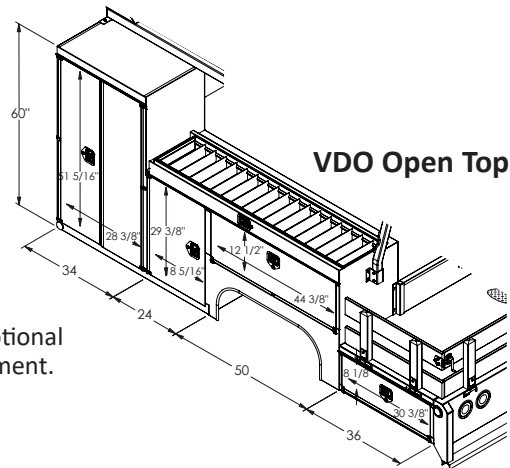

All drawings reflect dimensions for the most popular applications.

Combo Body Configuration Options

SEC-144-94-49-33-VD Closed Top

VDO Open Top

SEC-144-94-49-38-VD Closed Top

VDO Open Top

SEC-144-94-49-43-VD Closed Top

VDO Open Top

Combo Body Configuration Options

SEC-144-94-54-33-VD Closed Top

VDO Open Top

SEC-144-94-54-38-VD Closed Top

VDO Open Top

SEC-144-94-54-43-VD Closed Top

VDO Open Top

**SEC-110-79-49-38-VD
Closed Top**

VDO Open Top

**SEC-120-79-49-38-VD
Closed Top**

VDO Open Top

Combo Body Configuration Options

SEC-168-94-49-38-VD
Closed Top

VDO Open Top

SEC-144-94-49-38-VD
Closed Top

VDO Open Top

Shown here with optional
60" x 34" compartment.