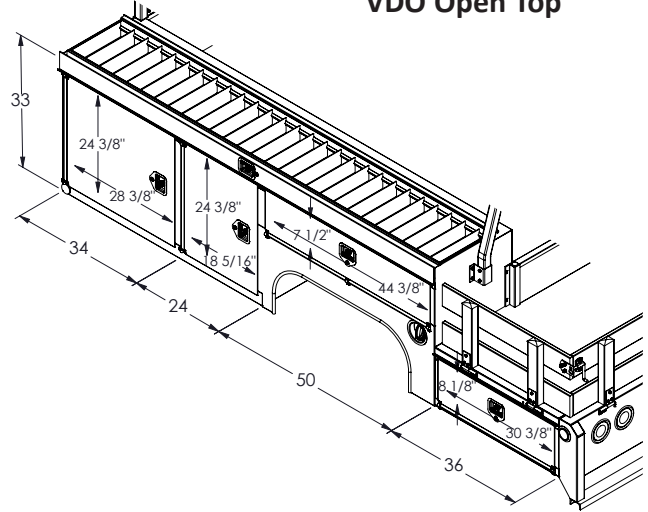

Other Widths/Lengths Available: 9 ft • 10 ft • 14ft

- Body Dimensions:**
- 144 inches Long (12 ft) x 94 or 96 inches Wide
 - Other Bodies Available:
 - SEC-110 9 ft Long - 56-60 CA
 - SEC-120 10 ft Long - 60 CA
 - SEC-168 14 ft Long - 108 CA
- Rear Wheel:**
- Dual
- Color:**
- White
- Side Racks:**
- Steel floor with wood fold down side racks
 - OPTIONAL: Aluminum fold down side racks
- Storage Compartments:**
- Aluminum diamond plate on top
 - Height: 38 inches high
- Top Rack:**
- Powder coated ladder rack

All drawings reflect dimensions for the most popular applications.

Combo Body Configuration Options

SEC-144-94-49-33-VD Closed Top

VDO Open Top

SEC-144-94-49-38-VD Closed Top

VDO Open Top

SEC-144-94-49-43-VD Closed Top

VDO Open Top

Combo Body Configuration Options

SEC-144-94-54-33-VD Closed Top

VDO Open Top

SEC-144-94-54-38-VD Closed Top

VDO Open Top

SEC-144-94-54-43-VD Closed Top

VDO Open Top

**SEC-110-79-49-38-VD
Closed Top**

VDO Open Top

**SEC-120-79-49-38-VD
Closed Top**

VDO Open Top

Combo Body Configuration Options

SEC-168-94-49-38-VD
Closed Top

VDO Open Top

SEC-144-94-49-38-VD
Closed Top