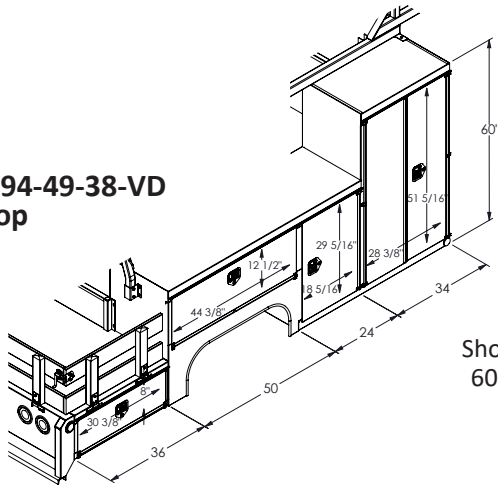

Other Widths/Lengths Available: 9 ft • 10 ft • 14ft

- Body Dimensions:**
- 144 inches Long (12 ft) x 94 or 96 inches Wide
 - Other Bodies Available:
 - SEC-110 9 ft Long - 56-60 CA
 - SEC-120 10 ft Long - 60 CA
 - SEC-168 14 ft Long - 108 CA
- Rear Wheel:**
- Dual
- Color:**
- White
- Side Racks:**
- Steel floor with wood fold down side racks
 - OPTIONAL: Aluminum fold down side racks
- Storage Compartments:**
- Aluminum diamond plate on top
 - Height: 38 inches high
- Top Rack:**
- Powder coated ladder rack

**SEC-110-79-49-38-VD
Closed Top**

VDO Open Top

**SEC-120-79-49-38-VD
Closed Top**

VDO Open Top

Combo Body Configuration Options

SEC-168-94-49-38-VD
Closed Top

VDO Open Top

SEC-144-94-49-38-VD
Closed Top

VDO Open Top

Shown here with optional
60" x 34" compartment.