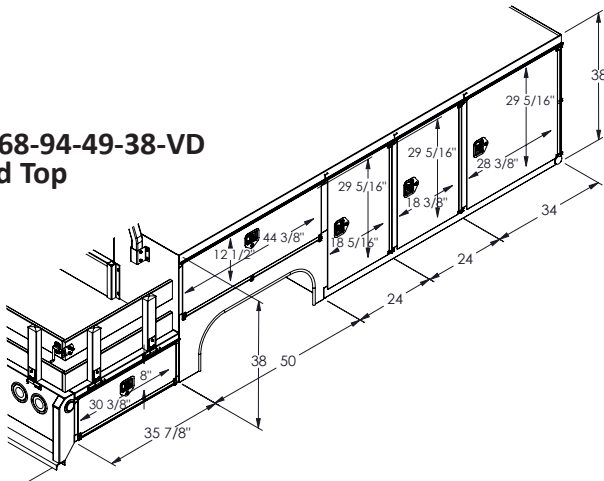

Other Widths/Lengths Available: 9 ft • 10 ft • 14ft

- Body Dimensions:**
- 144 inches Long (12 ft) x 94 or 96 inches Wide
 - Other Bodies Available:
 - SEC-110 9 ft Long - 56-60 CA
 - SEC-120 10 ft Long - 60 CA
 - SEC-168 14 ft Long - 108 CA
- Rear Wheel:**
- Dual
- Color:**
- White
- Side Racks:**
- Steel floor with wood fold down side racks
 - OPTIONAL: Aluminum fold down side racks
- Storage Compartments:**
- Aluminum diamond plate on top
 - Height: 38 inches high
- Top Rack:**
- Powder coated ladder rack

**SEC-110-79-49-38-VD
Closed Top**

VDO Open Top

**SEC-120-79-49-38-VD
Closed Top**

VDO Open Top

Combo Body Configuration Options

SEC-168-94-49-38-VD
Closed Top

VDO Open Top

SEC-144-94-49-38-VD
Closed Top

VDO Open Top

Shown here with optional
60" x 34" compartment.